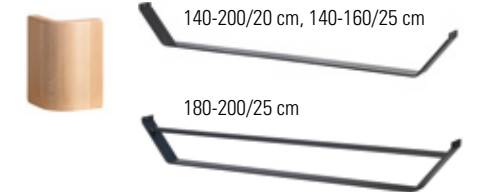

Lovie-Ron Box

Practico-Ron Box

90–140 (1 Schublade/Tiroir/Drawer)
140–200 (2 Schubladen/Tiroirs/Drawers)

*Cielo-Ron

*Curty Vorhang und Vela Baldachin-Tuch siehe Seite 2.7

Curty rideau et Vela tissu de baldachin voir page 2.7
Curty curtain and Vela canopy cloth see page 2.7

Airo

Eviron

Slitto

Holz | Bois | Wood

	Breiten cm Largeurs cm Widths cm	Höhen cm Hauteurs cm Heights cm			Holzfarben Couleurs bois Colours wood			
		20	25	30	10	16	80	82
Airo	90–200	●	●	●	●	●	●	●
Eviron	90–200	●	●	●	●	●	●	●
Lovie-Ron Box (1 Schublade/Tiroir/Drawer)	90–140	●	●	●	●	●	●	●
Lovie-Ron Box (2 Schubladen/Tiroirs/Drawers)	140–200	●	●	●	●	●	●	●
Practico-Ron Box*	90–200	●	●	●	●	●	●	●
Masito		●	●	●	●	●	●	●
Ronda		●	●	●	●	●	●	●
Xylo		●	●	●	●	●	●	●