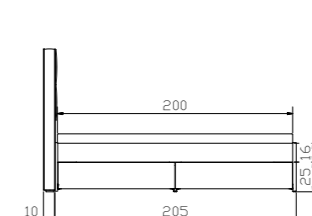

Information bed drawer

Standard: soft closing runner Blumotion of BLUM

Option: opening Tip-on with full extension of BLUM

				Dimension cm
Lovara	Kommode	Commode	Chest of drawers	90/40/75
Caja	Nachttisch	Table de nuit	Bedside table	48/41/16