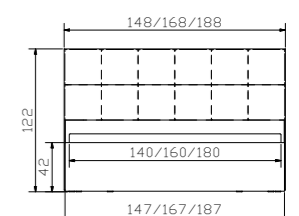

Information bed drawer

Standard: soft closing runner Blumotion of BLUM

Option: opening Tip-on with full extension of BLUM

				Dimension cm
Lovara	Kommode	Commode	Chest of drawers	90/40/75
Caja	Nachttisch	Table de nuit	Bedside table	48/41/16